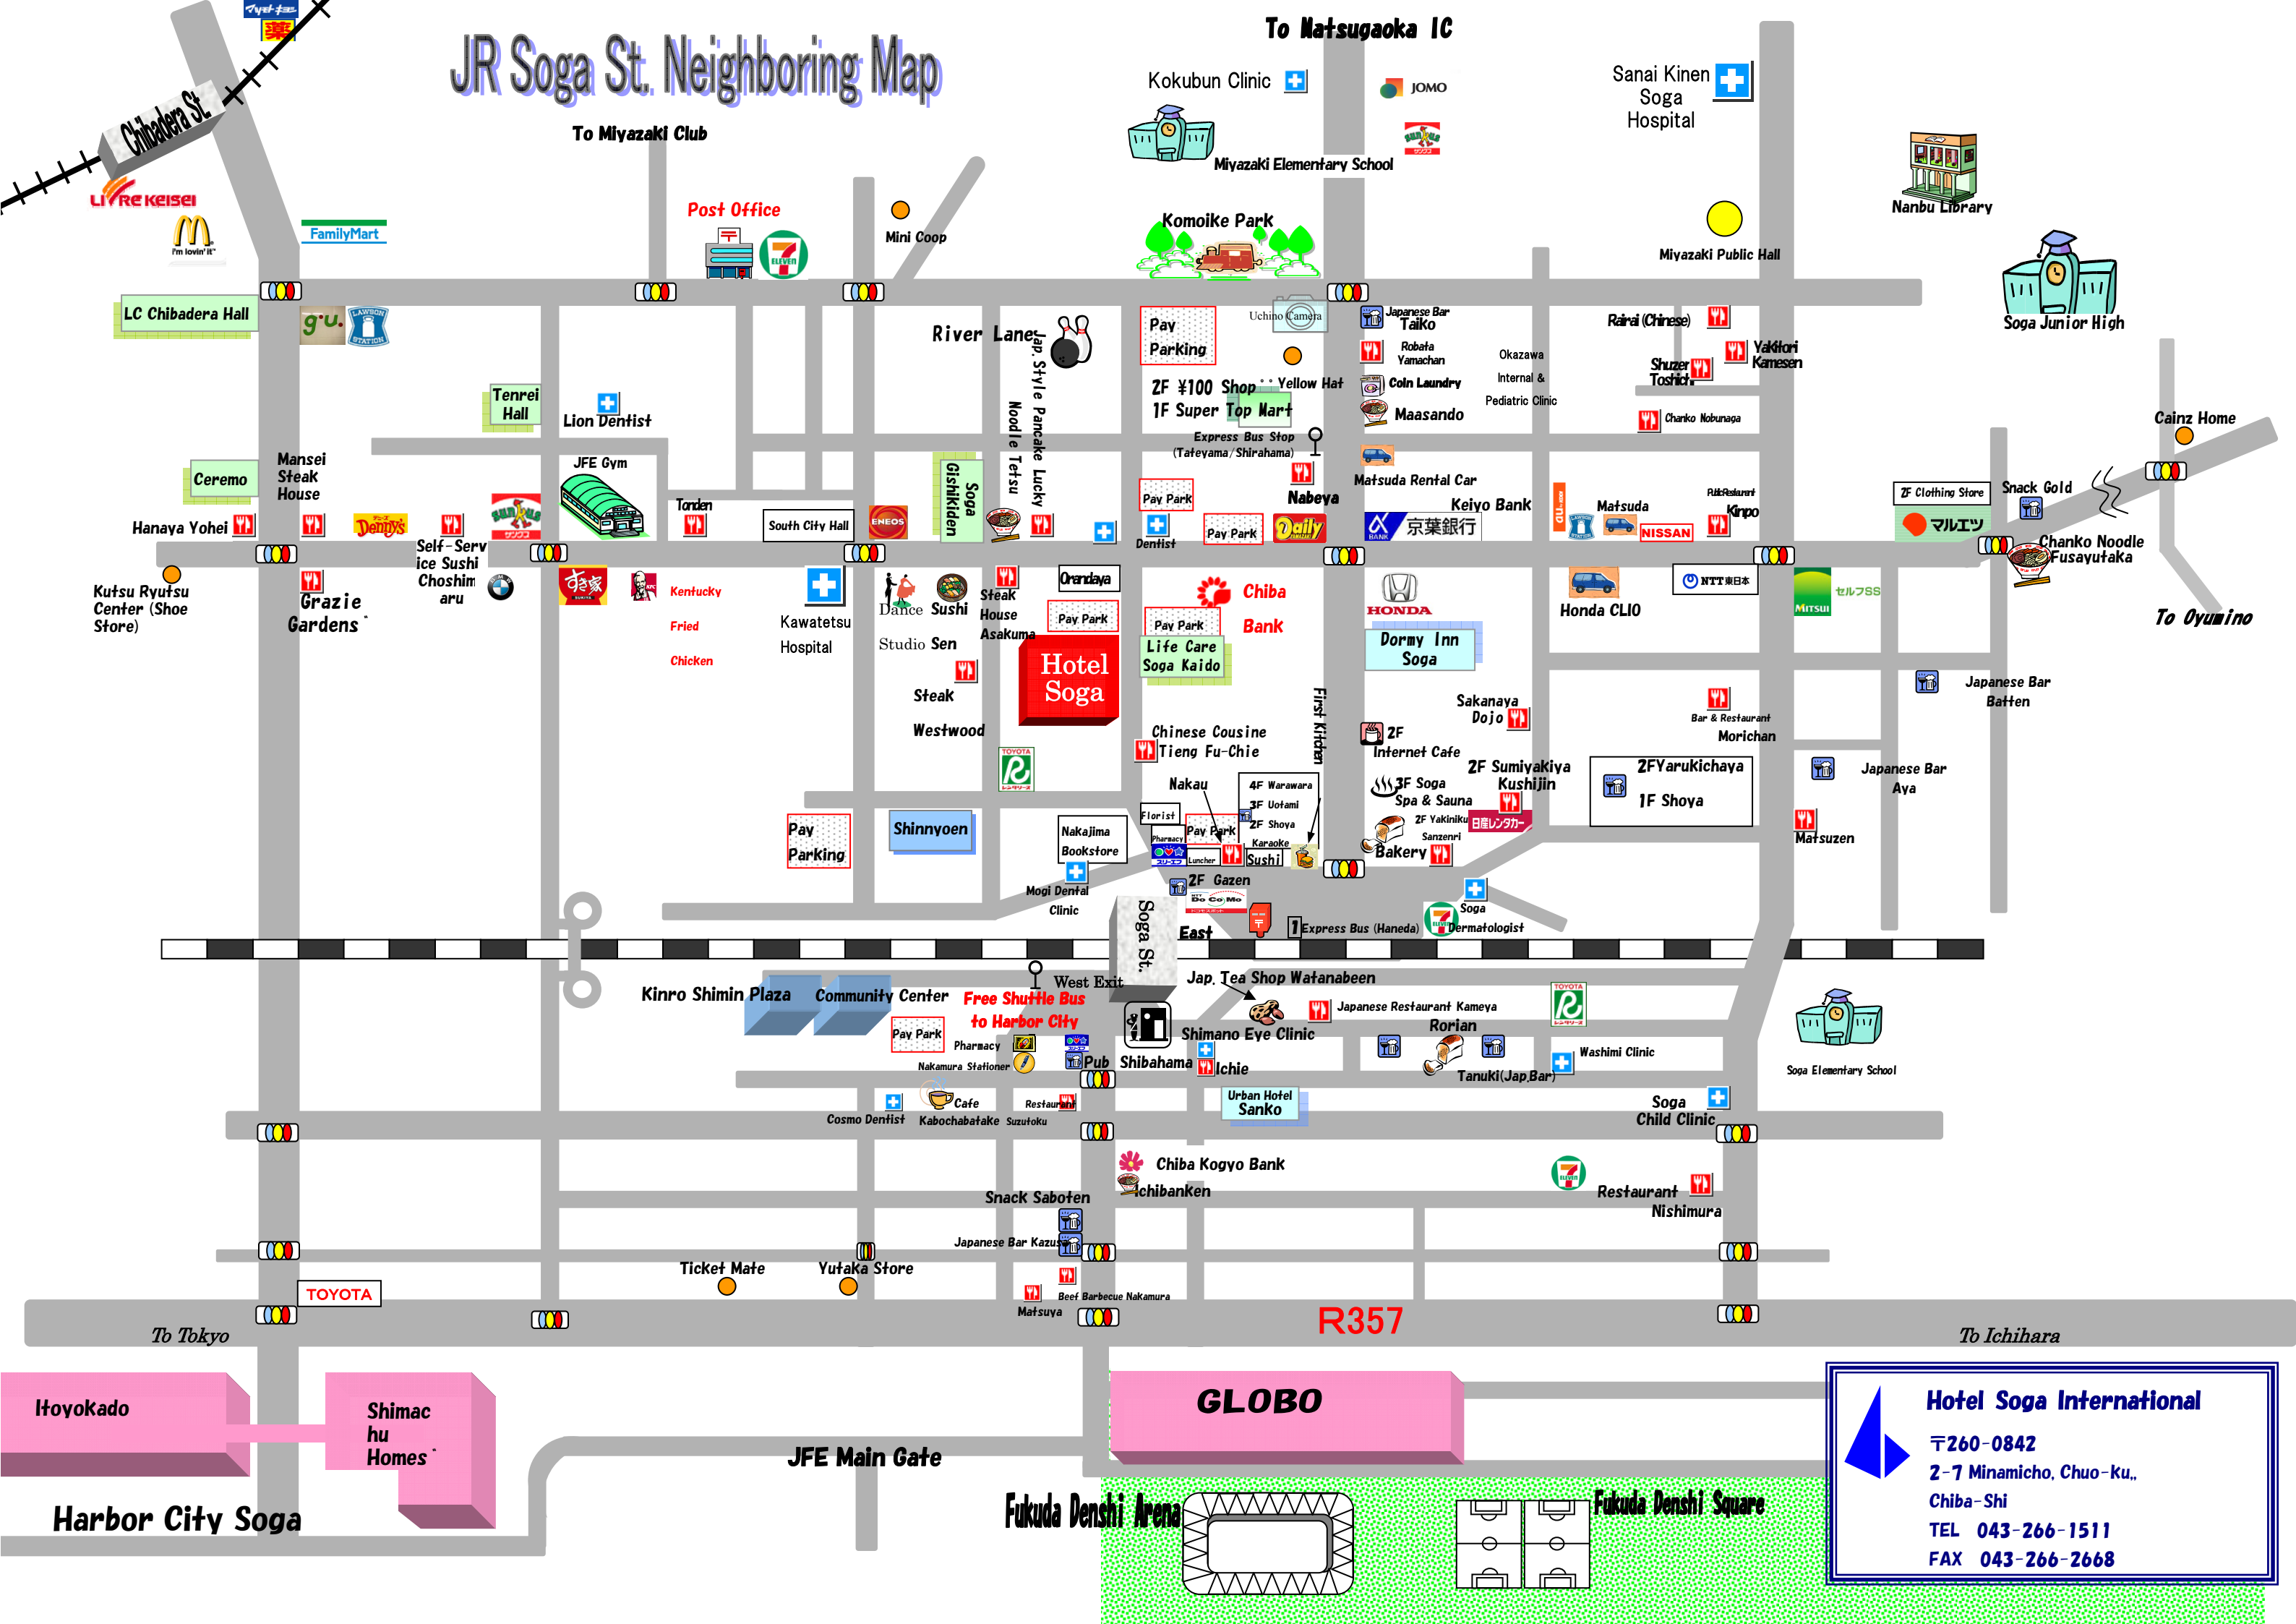

JR Soga St. Neighboring Map

Hotel Soga International

〒260-0842
 2-7 Minamicho, Chuo-Ku.,
 Chiba-Shi
 TEL 043-266-1511
 FAX 043-266-2668

GLOBO

Harbor City Soga

Shimac hu Homes

JFE Main Gate

R357

To Ichihara

To Tokyo

To Miyazaki Club

To Matsugaoka IC

To Oyumino

River Lane

Pay Parking
 ZF ¥100 Shop
 1F Super Top Mart

Japanese Bar Taiko
 Robata Yamachan
 Coin Laundry
 Maasando

Rainai (Chinese)
 Shuzer Toshich
 Chanko Nobunaga

Yakitori Kamesen

Lion Dentist

South City Hall

ENEOS

Soga Gishikiden

Pay Park
 Dentist

Nabeya

Kinro Shimin Plaza

Community Center

Free Shuttle Bus to Harbor City

Jap. Tea Shop Watanabeen

Shimano Eye Clinic

Japanese Restaurant Kameya

Rorian

Tanuki (Jap. Bar)